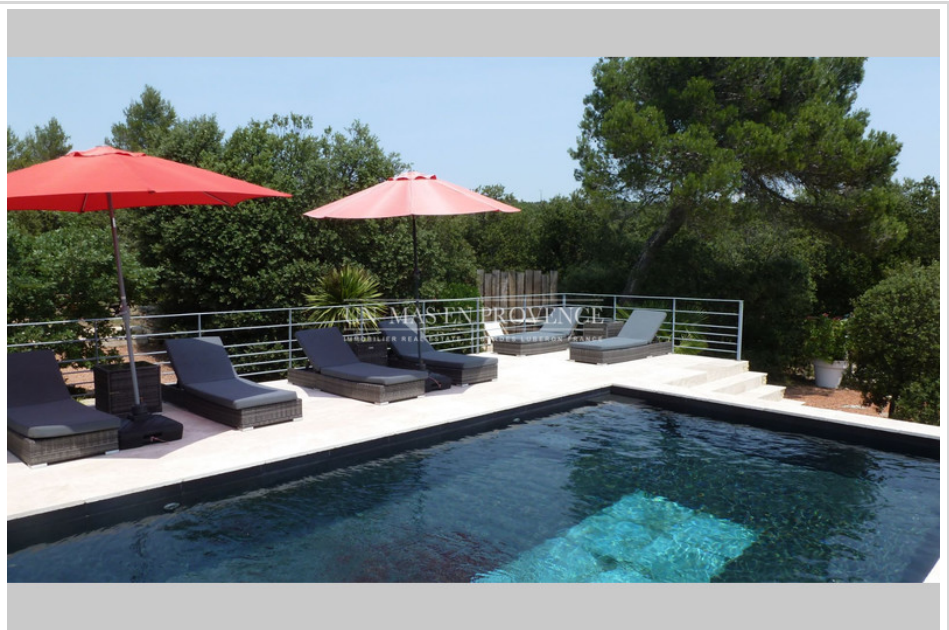

### Stone house Ref. : L2040M Gordes

Located in the town of Gordes, in the countryside, offering a peaceful setting without any nuisance. This dry stone house, typical of the region, will seduce you with its authenticity. Inside, you will find a living room including a lounge area, a dining room and a beautiful fitted kitchen. The large openings to the outside will allow you to fully enjoy the beauty of the surroundings. The house also has three master bedrooms, offering comfort and privacy to all occupants. This house was designed to create a soothing and welcoming atmosphere. The exterior is particularly pleasant, with shaded relaxation areas where you can relax. The swimming pool, located in a dominant position, will offer you a breathtaking view of the famous Luberon massif. You can also enjoy a pétanque court for friendly moments with family or friends. Don't miss the opportunity to spend an unforgettable vacation in this idyllic vacation home in Gordes. Book now and let yourself be seduced by the beauty of the region. SUMMER 2024 WEEKLY RATE (excluding tourist tax and security deposit) from June 29 to August 31: €3,750 + €100 end-of-stay cleaning from April 27 to June 29 and from August 31 to September 28: €2,500 + €100 end-of-stay cleaning AVAILABILITY SUMMER 2024