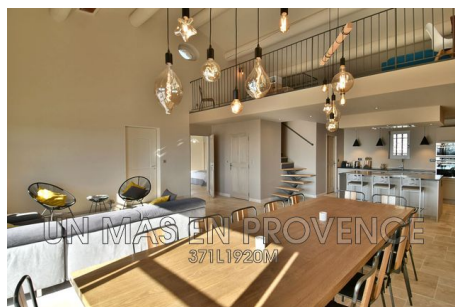

Carte Professionnelle : CPI 8401 2018 000 032 509 délivrée par la CCI Vaucluse le 04:07:18, valable jusqu'au :
03/07/2021- RCS : Avignon 410 720 643

- SIRET : 410 720 643 00023 - Caisse de Garantie : LLOYD's France SAS